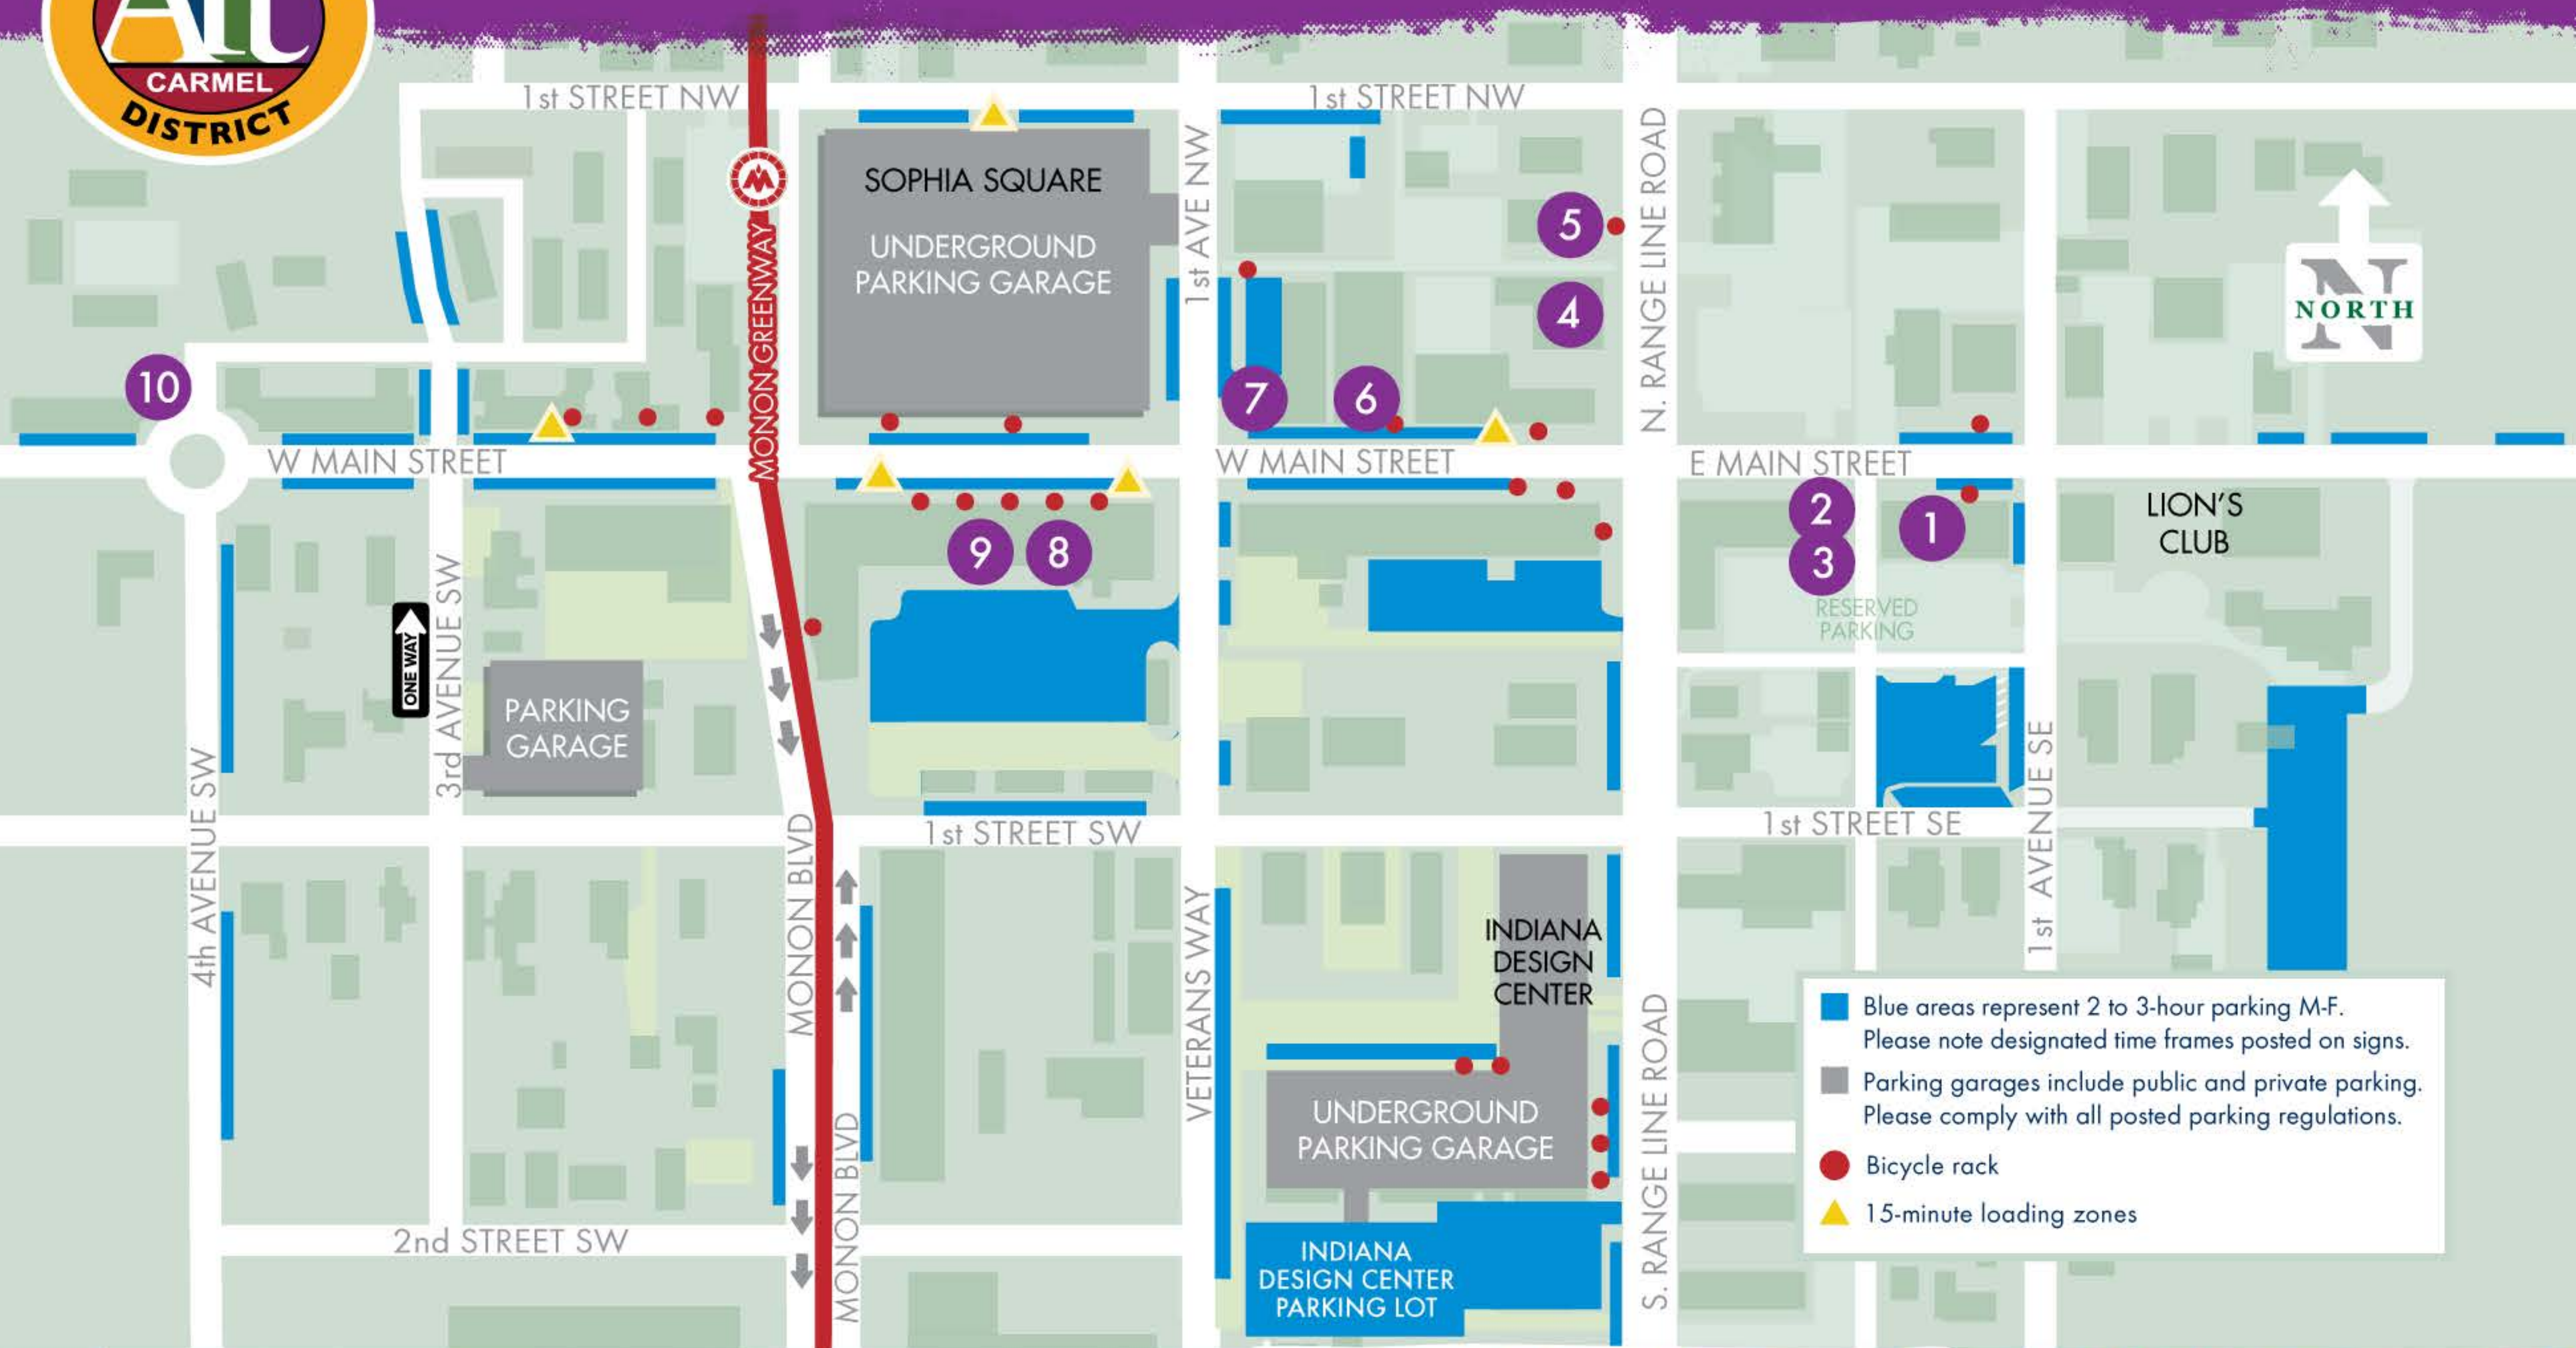

CARMEL ART GALLERIES & STUDIOS MAP

Blue areas represent 2 to 3-hour parking M-F. Please note designated time frames posted on signs.
 Grey areas include public and private parking. Please comply with all posted parking regulations.
 Red dot: Bicycle rack
 Yellow triangle: 15-minute loading zones

- 1**  **SOORI GALLERY**
 33 E. Main St.
 317-843-2787 - www.SooriGallery.com
- 2** **MARY JOHNSTON STUDIO**
 27 E. Main St., Ste. 300
 317-730-7221 - www.MaryJohnstonArt.com
- 3**  **MAGDALENA GALLERY OF ART**
 27 E. Main St., Ste. 100
 317-844-0005 - www.MagdalenaGallery.com
- 4**  **INDIANA ARTISAN**
 22 N. Range Line Rd.
 317-964-9455 - www.IndianaArtisan.org
- 5**  **THE ART STUDIO OF CARMEL**
 30 N. Range Line Rd., 2nd Floor
 317-213-7572 - www.TheArtStudioOfCarmel.com
- 6** **CIRCLE ART GALLERY**
 30 W. Main St.
 317-643-9911 - www.Circle-ag.com
- 7**  **THE CHILDREN'S ART GALLERY**
 40 W. Main St.
 317-844-4989
- 8**  **ART ON MAIN GALLERY & GIFTS**
 111 W. Main St., Ste. 140
 317-564-4115 - www.CarmelArtOnMain.com
- 9**  **CCA GALLERY AND GIFTS**
 111 W. Main St., Ste. 135
 317-844-2388 - www.CCArtGallery.com
- 10**  **KUABA GALLERY**
 404 W. Main St.
 317-955-8405 - www.KuabaGallery.com